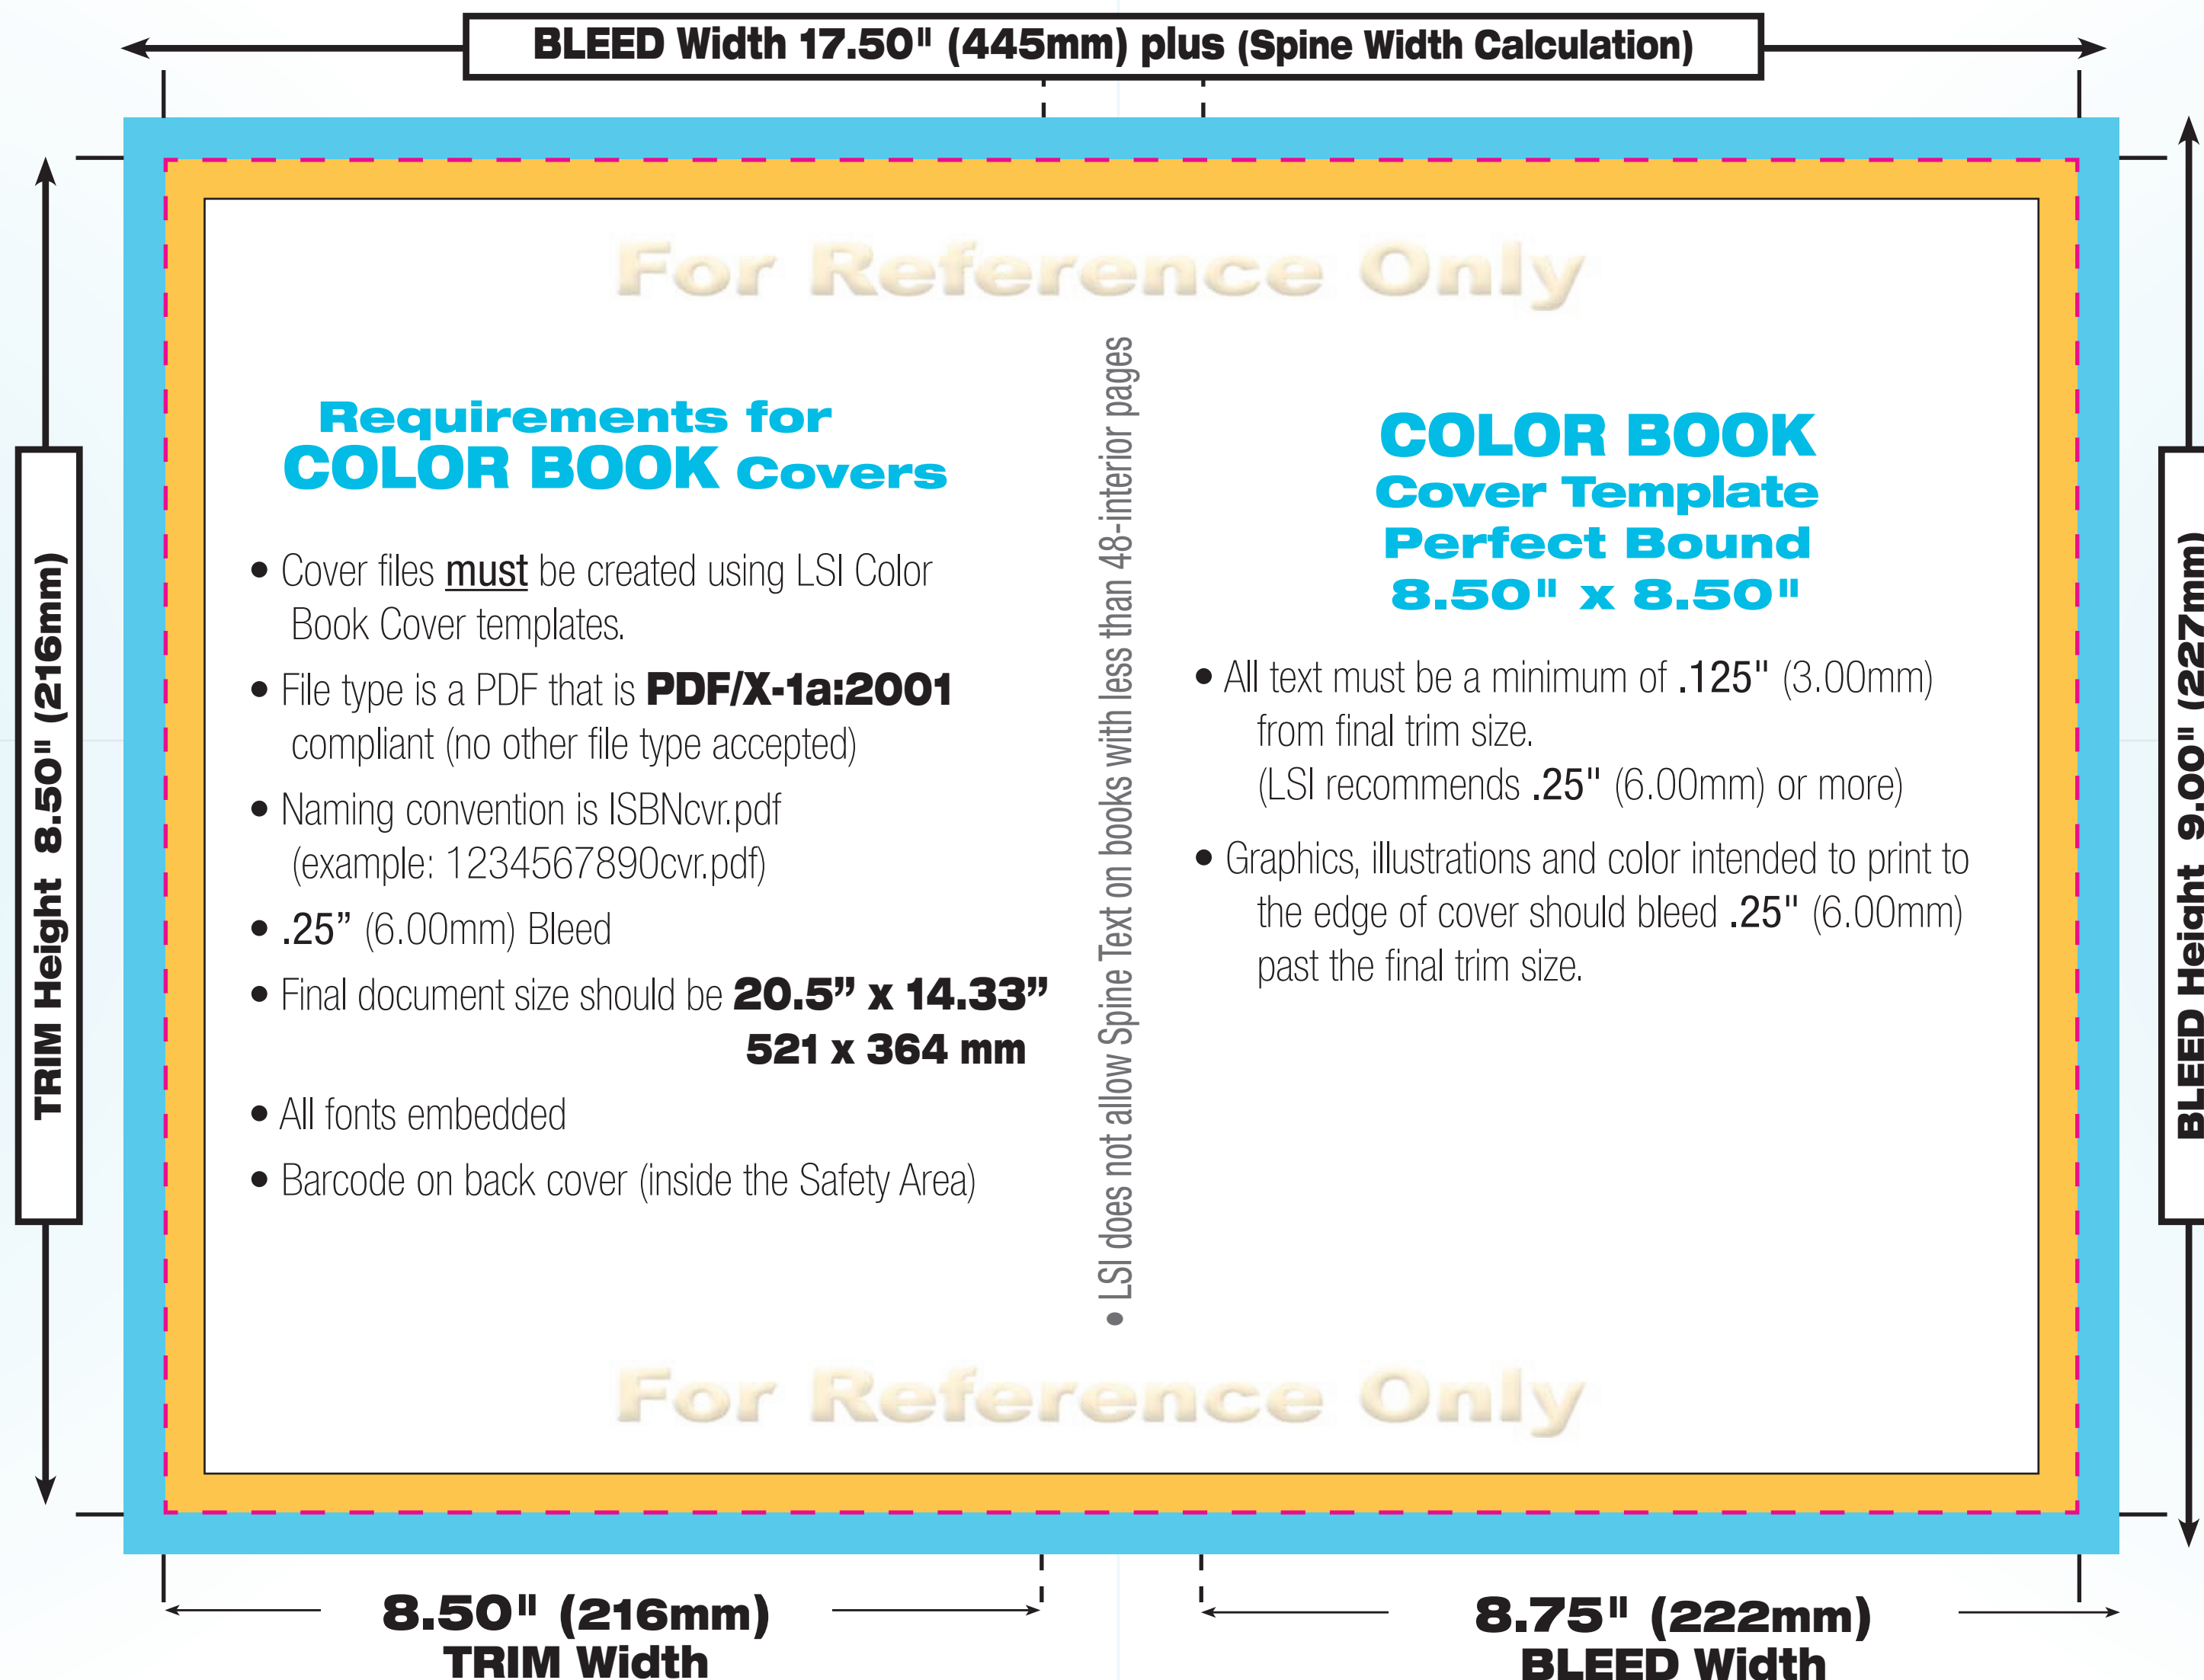

Reference Template
8.50" x 8.50" Perfect Bound Template
 216mm x 216mm

To Order a
Custom Cover Template
 Click Here

Perfect Bound Cover Template

8.50" x 8.50"
216mm x 216mm

White paper page count min/max = 24/480

To view an **Explanation**
 of **Template Markings**
 Click Here

- All dimensions include a .25" (6.00mm) bleed.
- We recommend that no straight edge borders, rules or text be placed within .25" (6.00mm) of the top, bottom, or side of the front and back covers.
- Please allow spine safety of .0625" (2.00mm) for spine widths greater than .35" and .03125" (1.00mm) for spine widths less than .35"