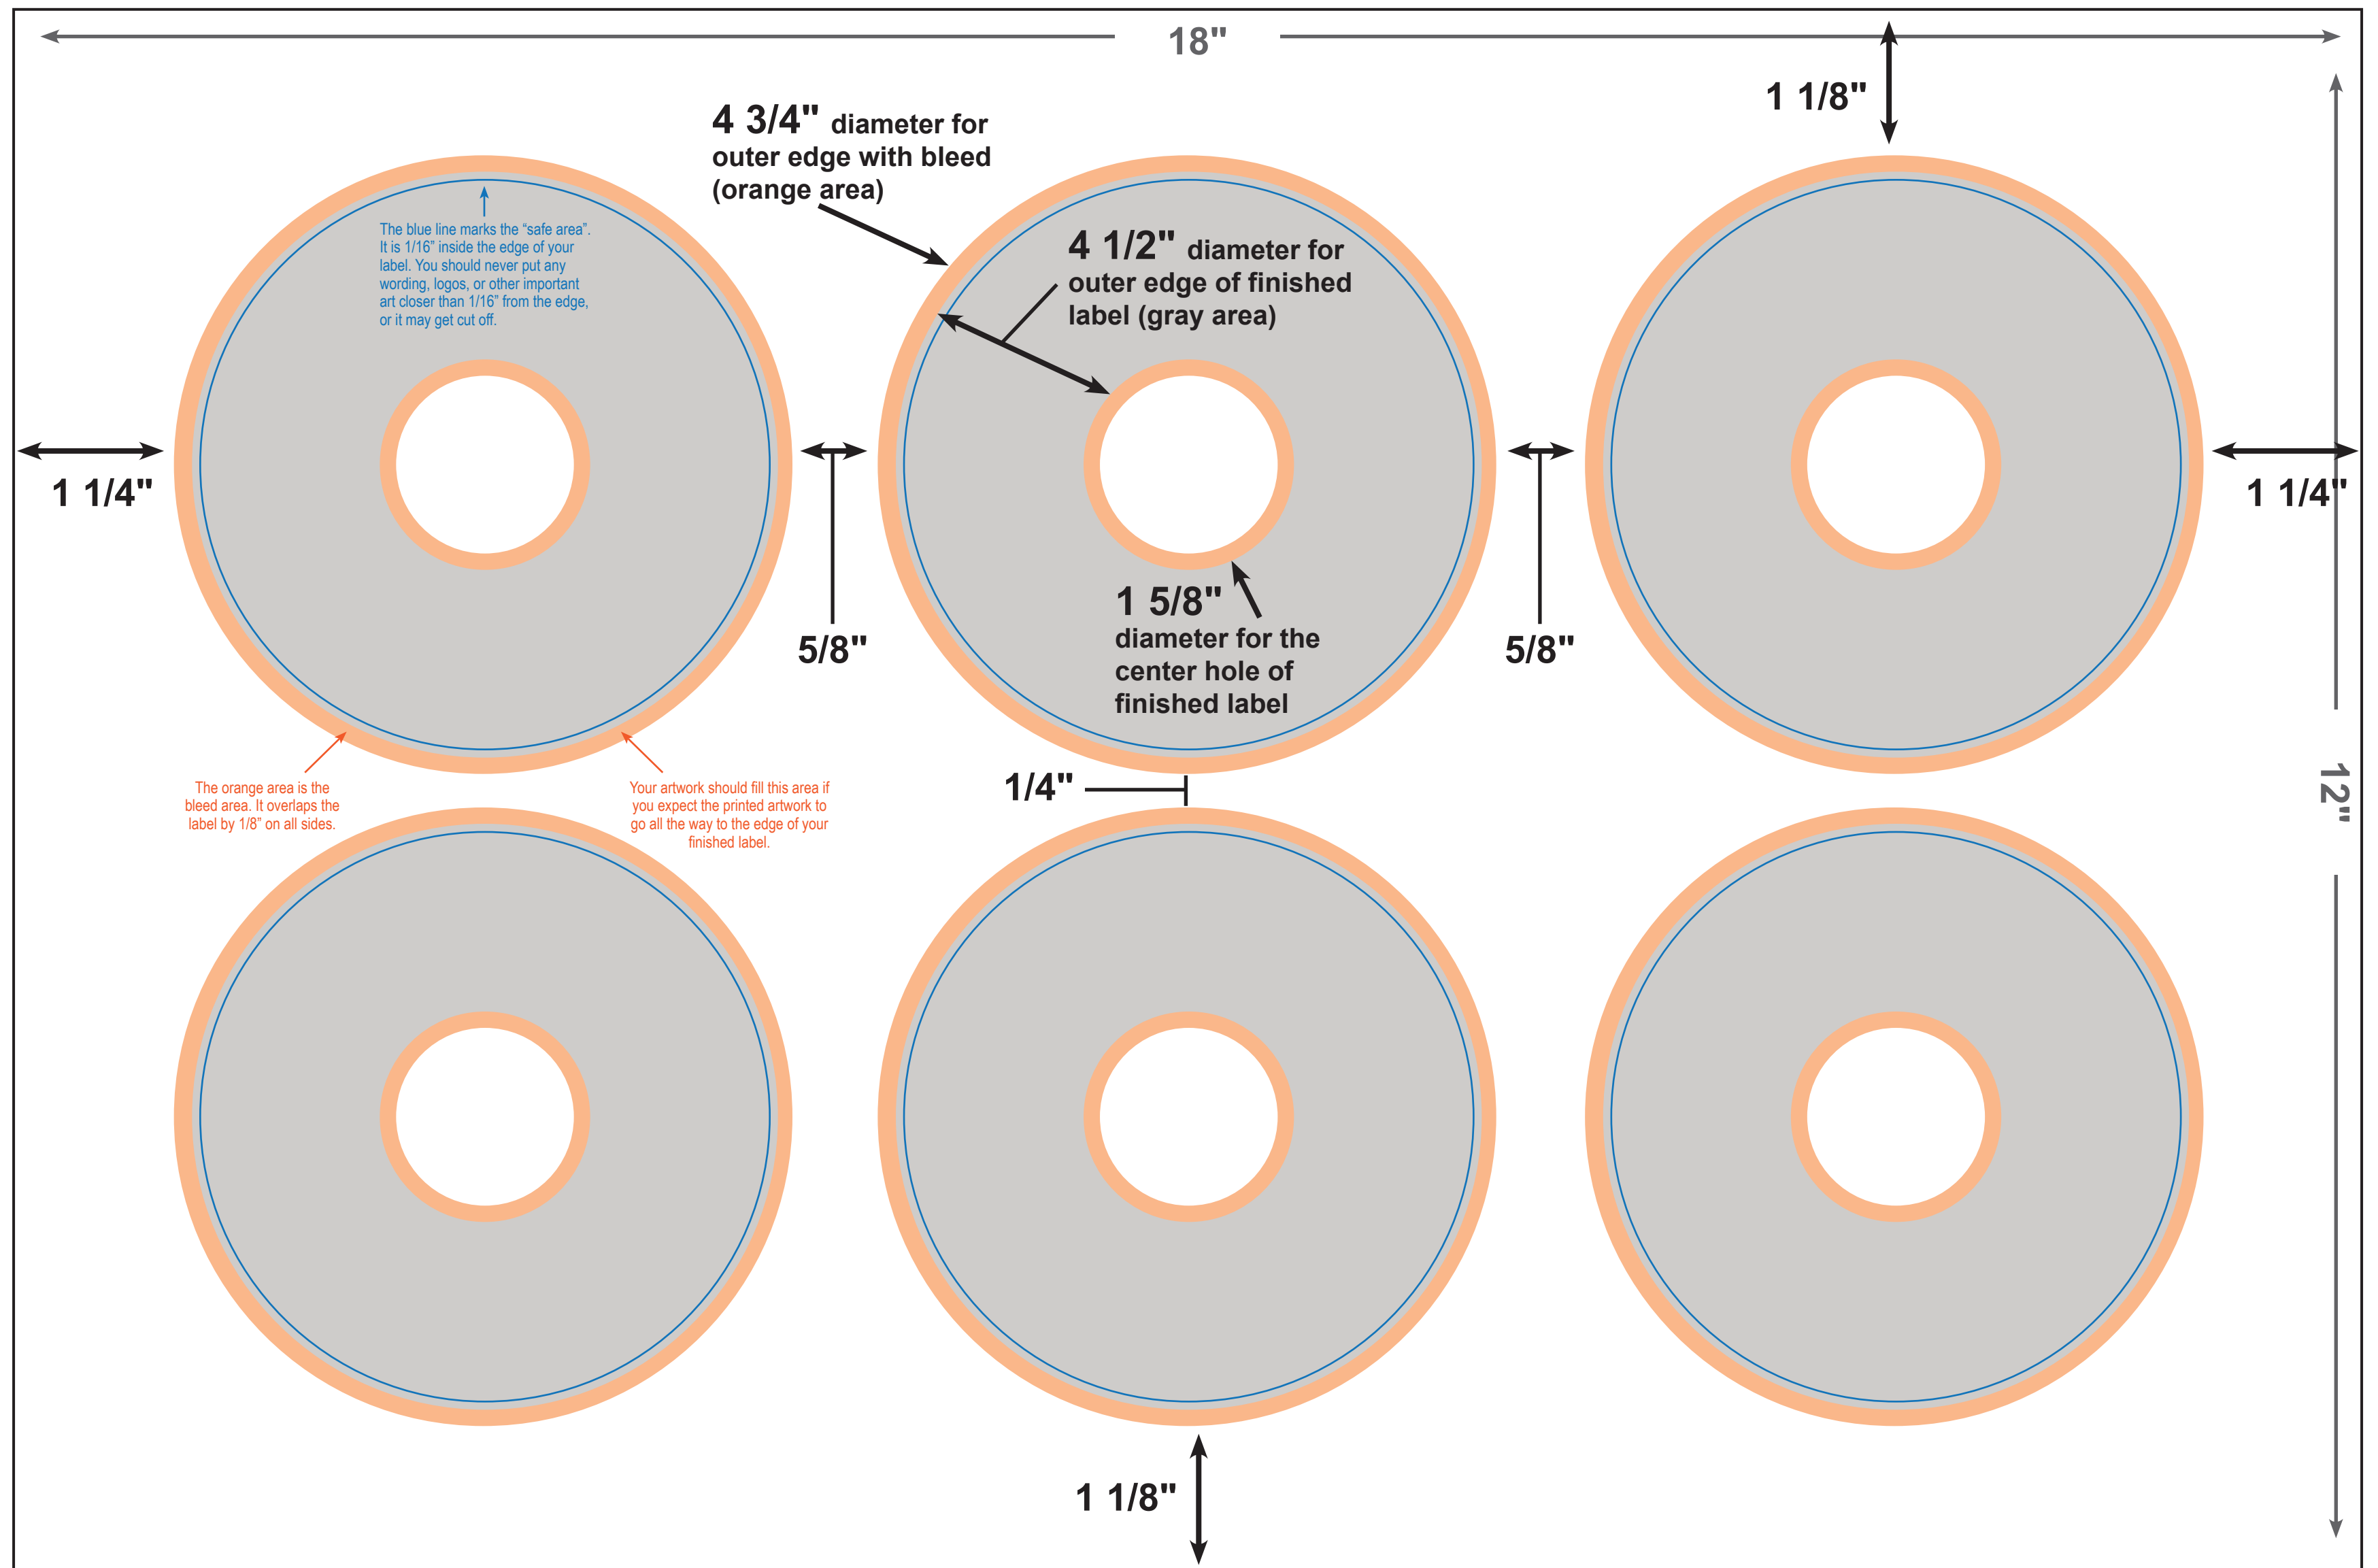

# This template is for full bleed CD/DVD labels

(see next page if your label artwork does not go to the edge of the label)

# This template is for CD/DVD labels without a bleed

(see previous page if your label artwork goes to the edge of the label)