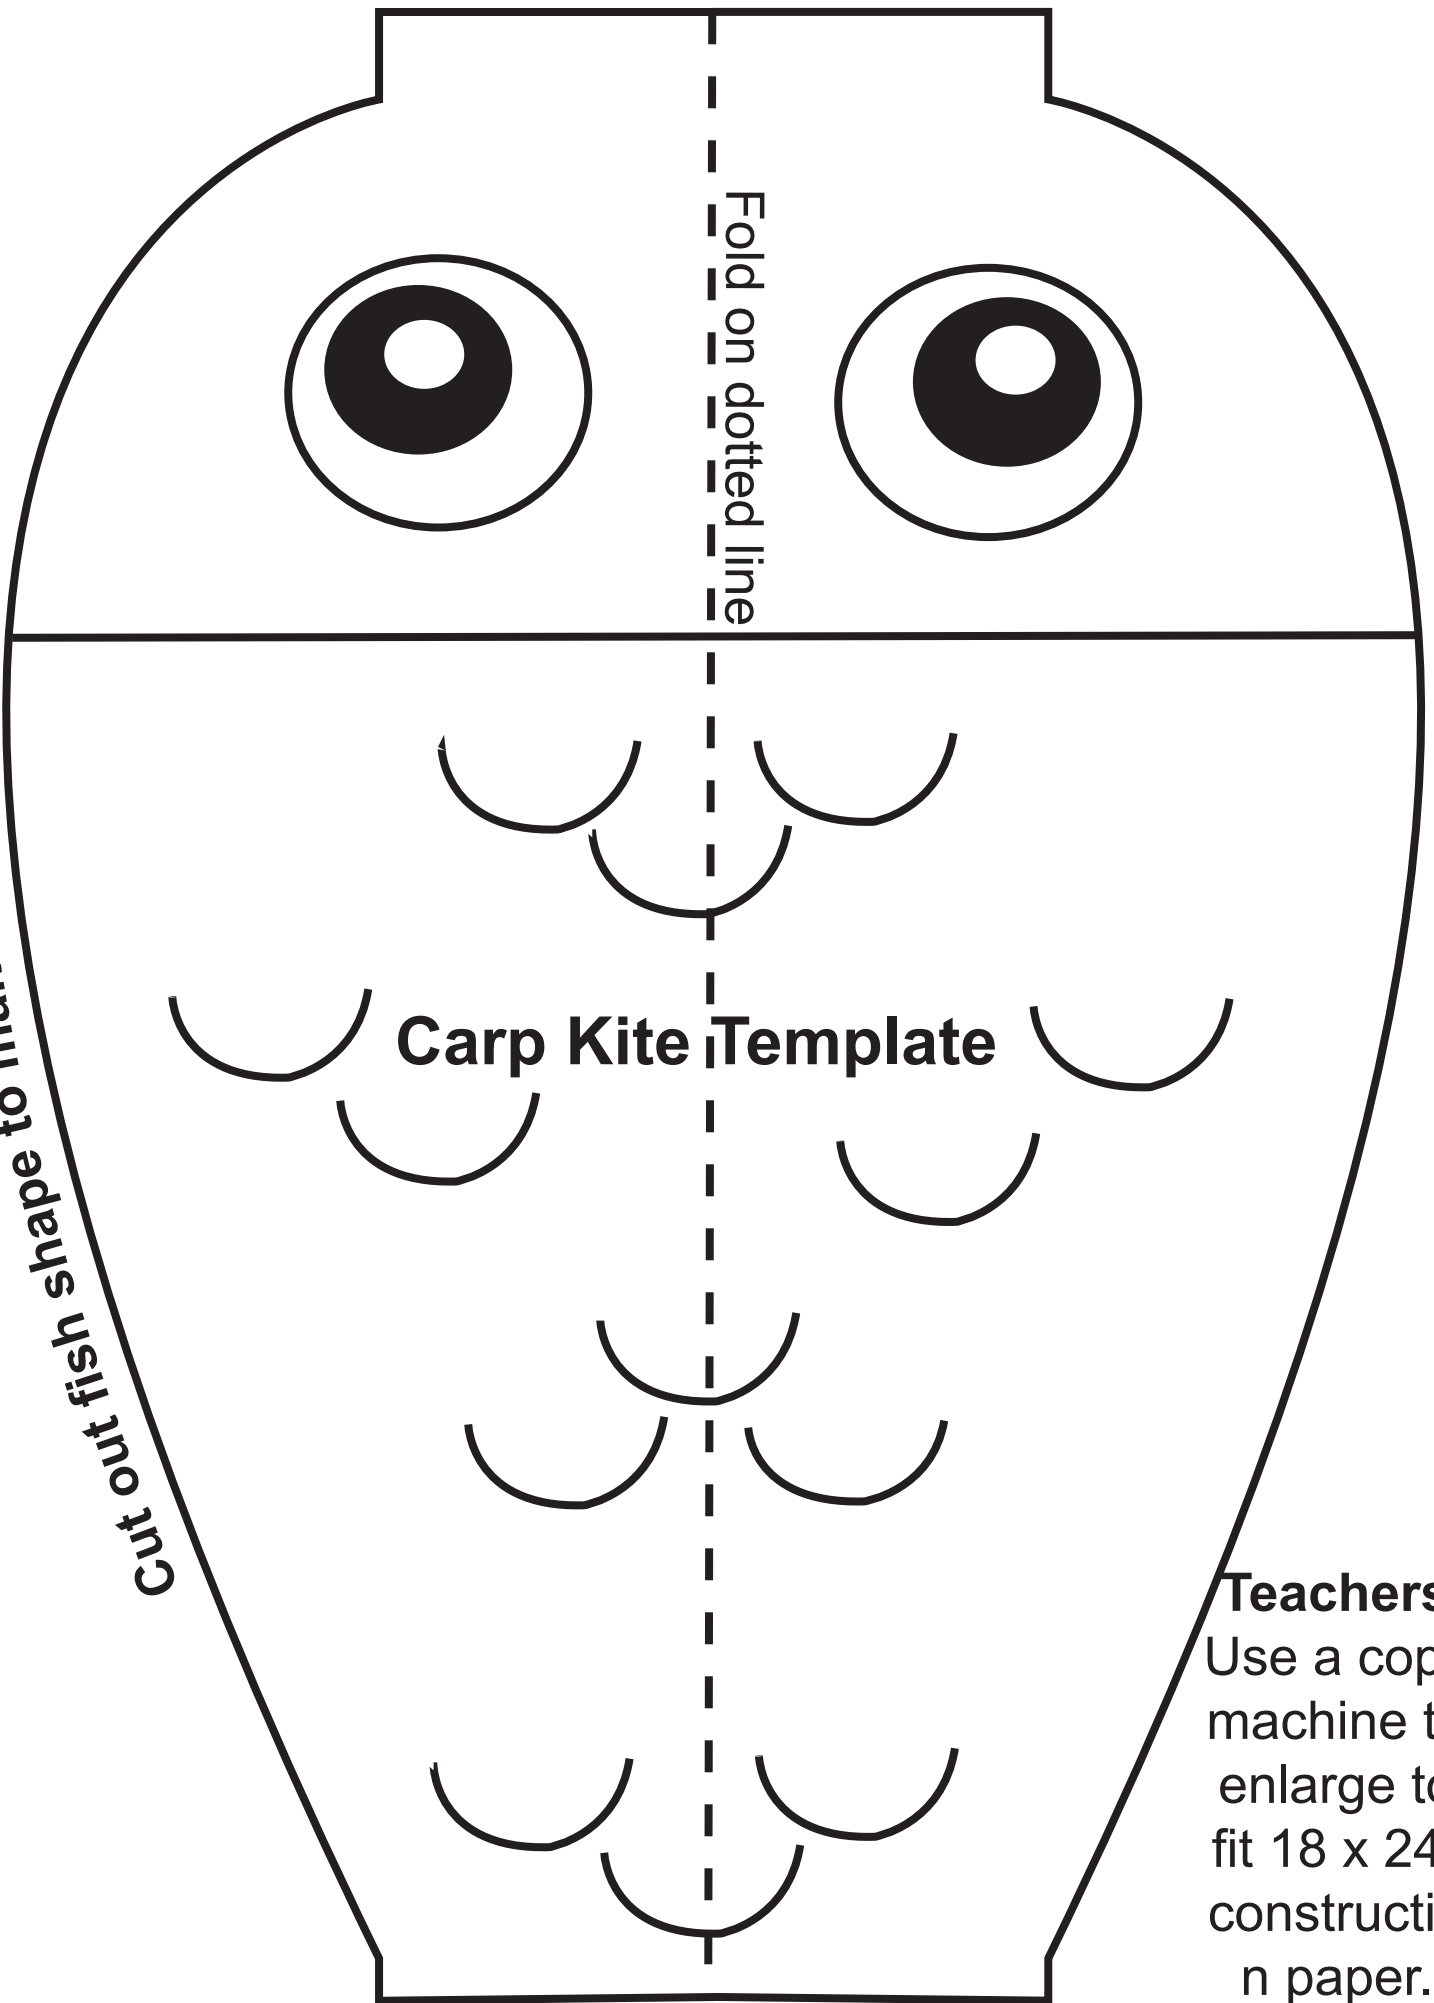

Cut out fish shape to make templates!

Fold on dotted line

Carp Kite Template

Teachers:
Use a copy machine to enlarge to fit 18 x 24" construction paper.