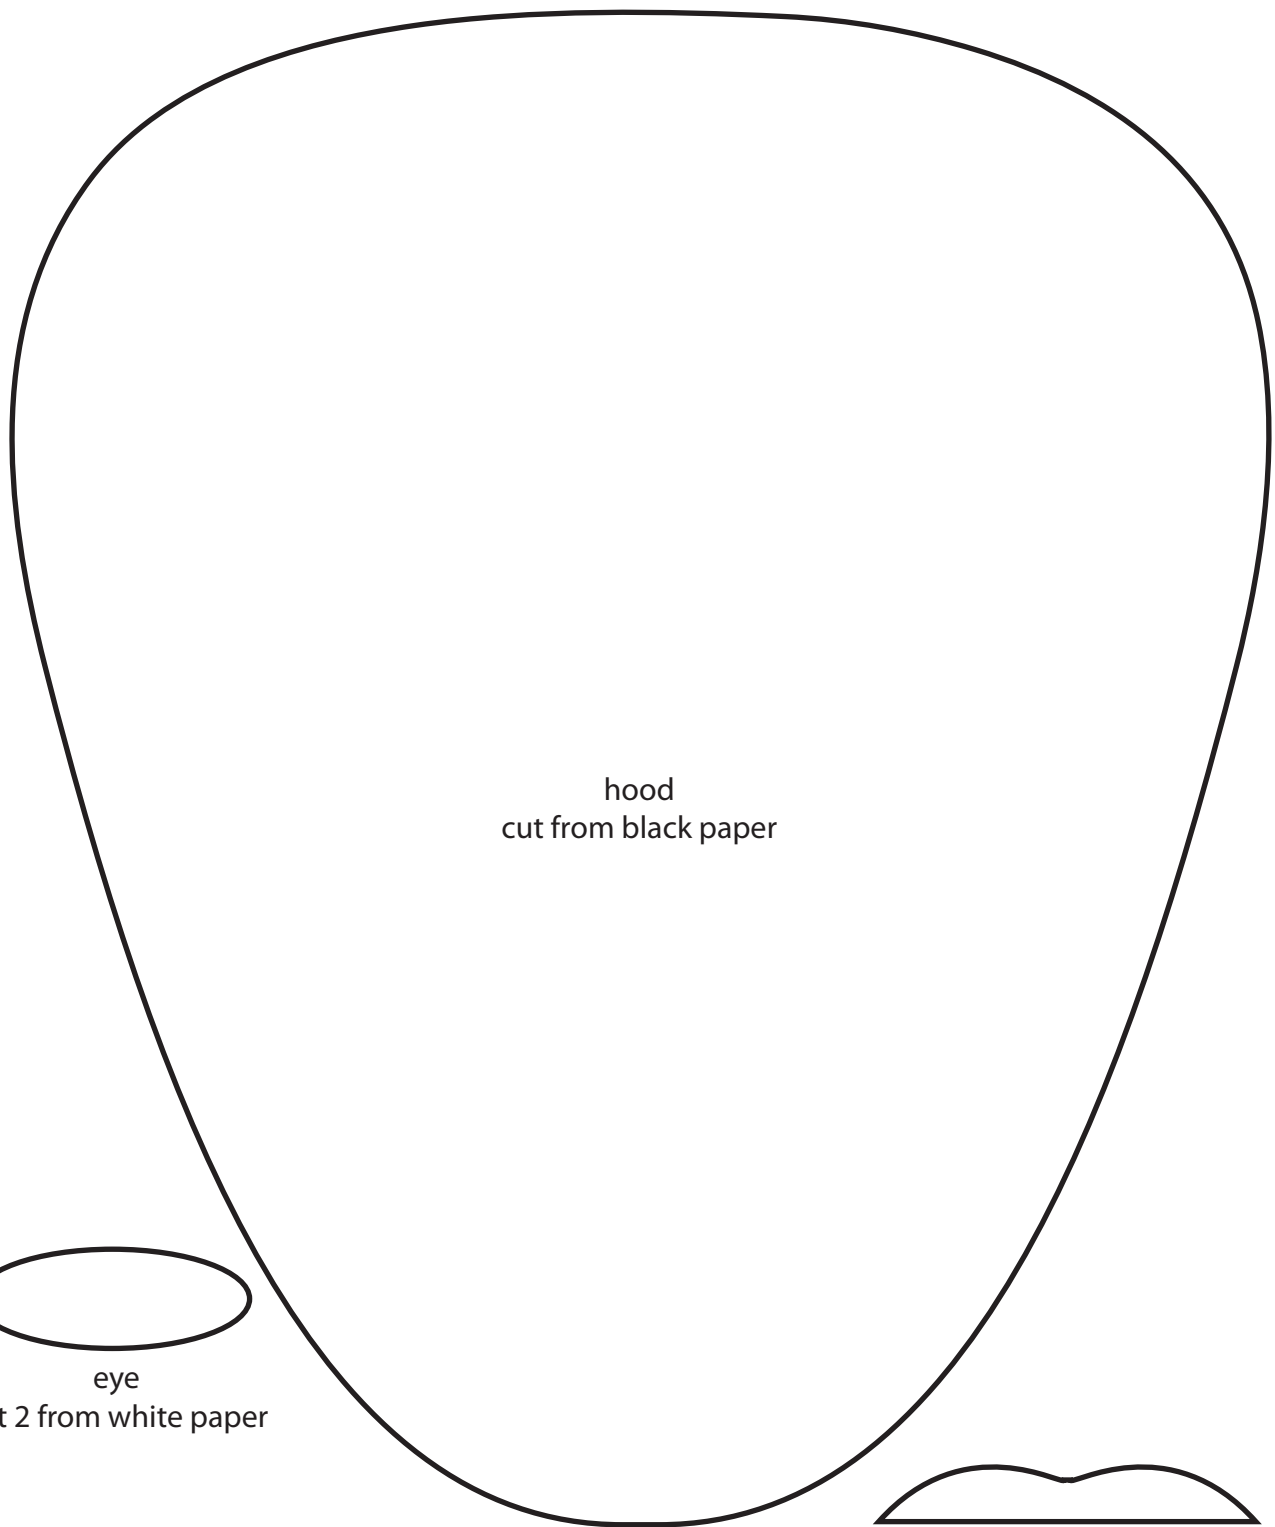

# Evil Queen Mask Template

hood  
cut from black paper

eye  
cut 2 from white paper

eyelids  
cut from beige paper

lips  
cut from red paper

eyebrows  
cut 2 from black paper