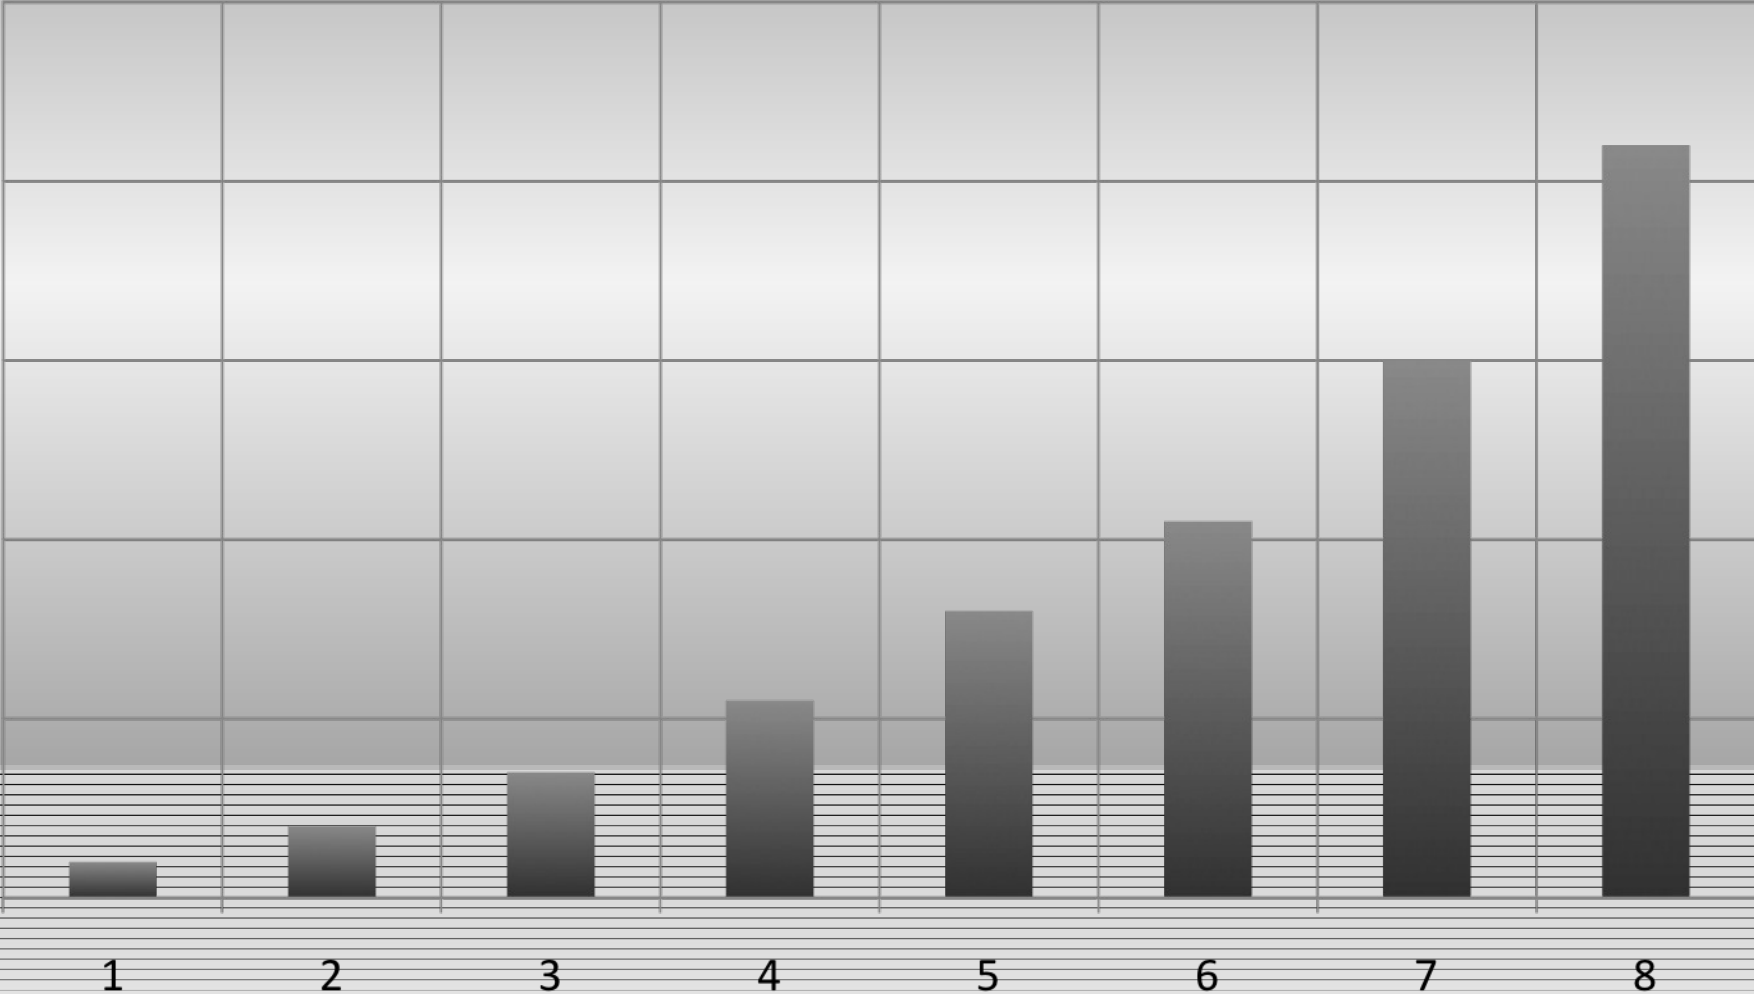

BAR CHARTS

Data-driven

This is an example text. Go ahead and replace it with your own text. It is meant to give you a feeling of how the design looks including text.

BAR CHARTS

Data-driven

BAR CHARTS

Data-driven

 This is an example text.

 This is an example text.

BAR CHARTS

Data-driven

BAR CHARTS

Data-driven

This is an example text. Go ahead and replace it with your own text. It is meant to give you a feeling of how the designs looks including text.

BAR CHARTS

Data-driven

BAR CHARTS

Data-driven

- This is an example text. Go ahead and replace it with your own text. This is an example text.
- Go ahead and replace it with your own text.
- This is an example text. Go ahead and replace it with your own text.

BAR CHARTS

Data-driven

This chart is optimized for PowerPoint 2007

BAR CHARTS

Data-driven

This chart is optimized for PowerPoint 2007

- Series 1
- Series 2
- Series 3

BAR CHARTS