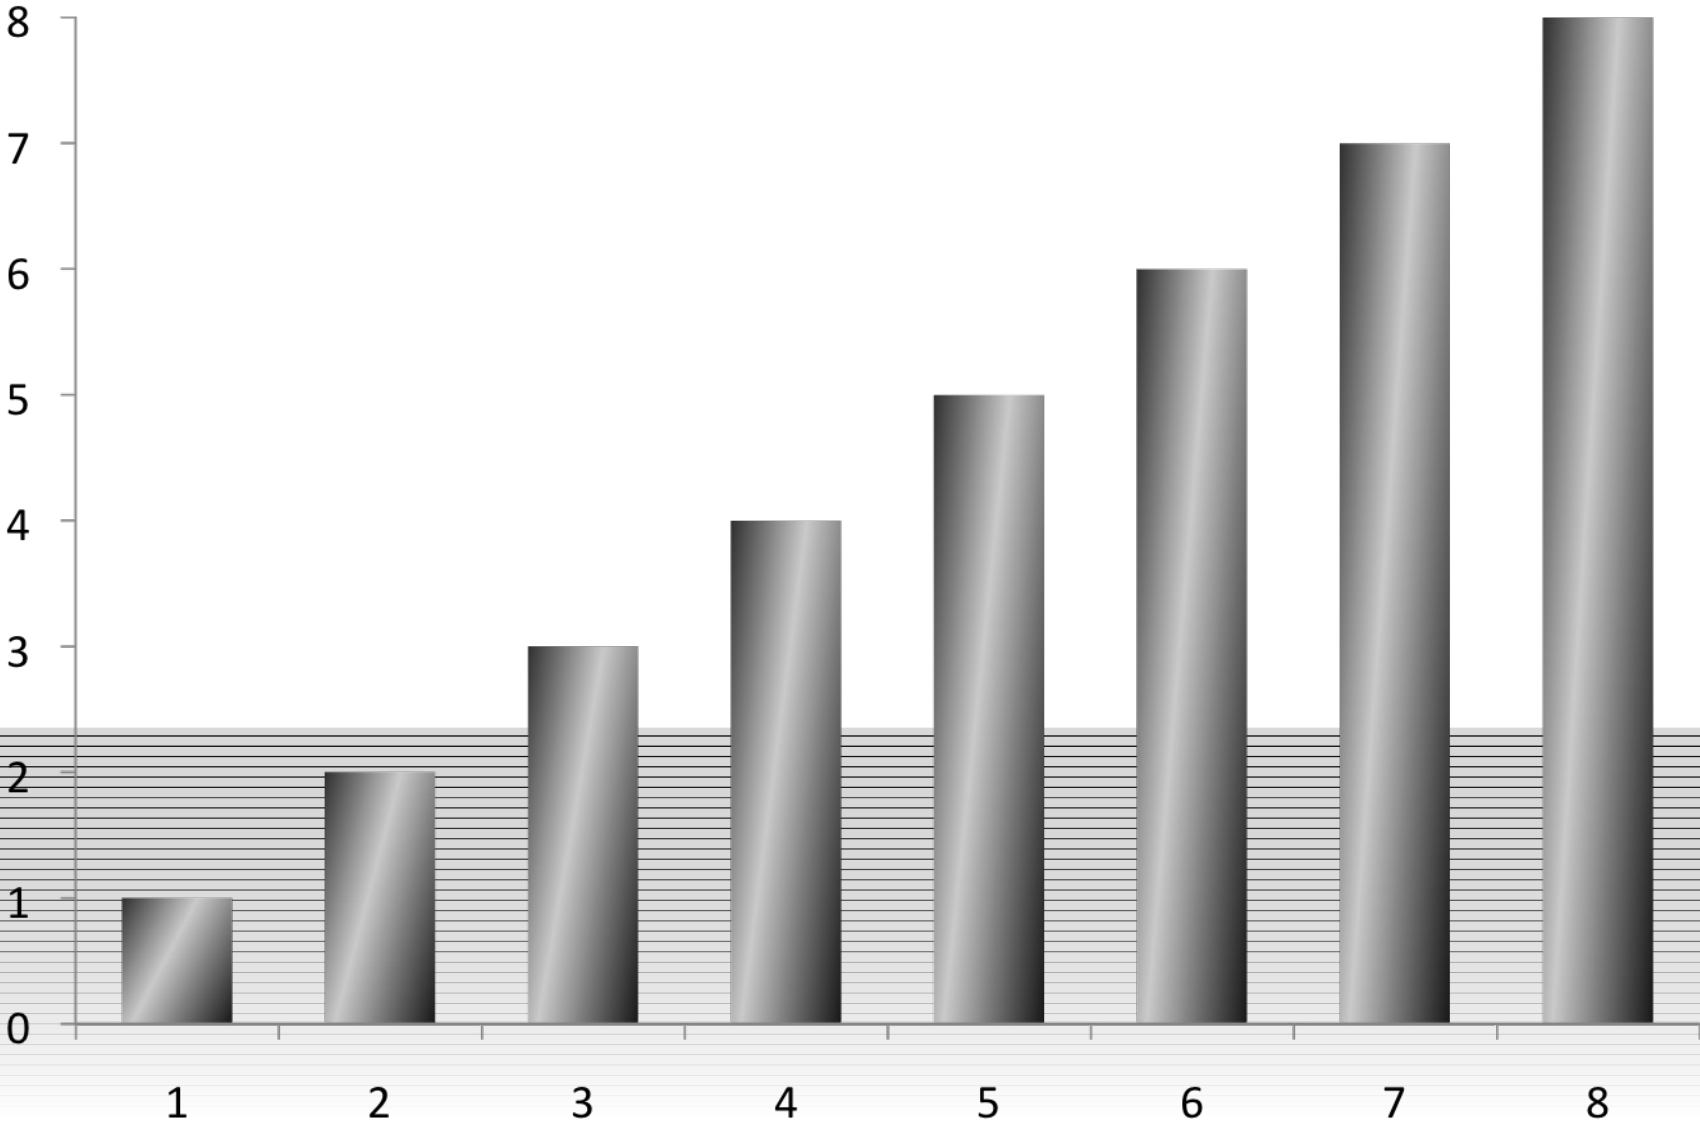

BAR CHARTS

Data-driven

This is an example text. Go ahead and replace it with your own text. It is meant to give you a feeling of how the design looks including text.

BAR CHARTS

Data-driven

BAR CHARTS

Data-driven

 This is an example text.

 This is an example text.

BAR CHARTS

Data-driven

BAR CHARTS

Data-driven

This is an example text. Go ahead and replace it with your own text. It is meant to give you a feeling of how the designs looks including text.

BAR CHARTS

Data-driven

BAR CHARTS

Data-driven

- This is an example text. Go ahead and replace it with your own text. This is an example text.
- Go ahead and replace it with your own text.
- This is an example text. Go ahead and replace it with your own text.

BAR CHARTS

Data-driven

This chart is optimized for PowerPoint 2007

BAR CHARTS

Data-driven

This chart is optimized for PowerPoint 2007

- Series 1
- Series 2
- Series 3

BAR CHARTS