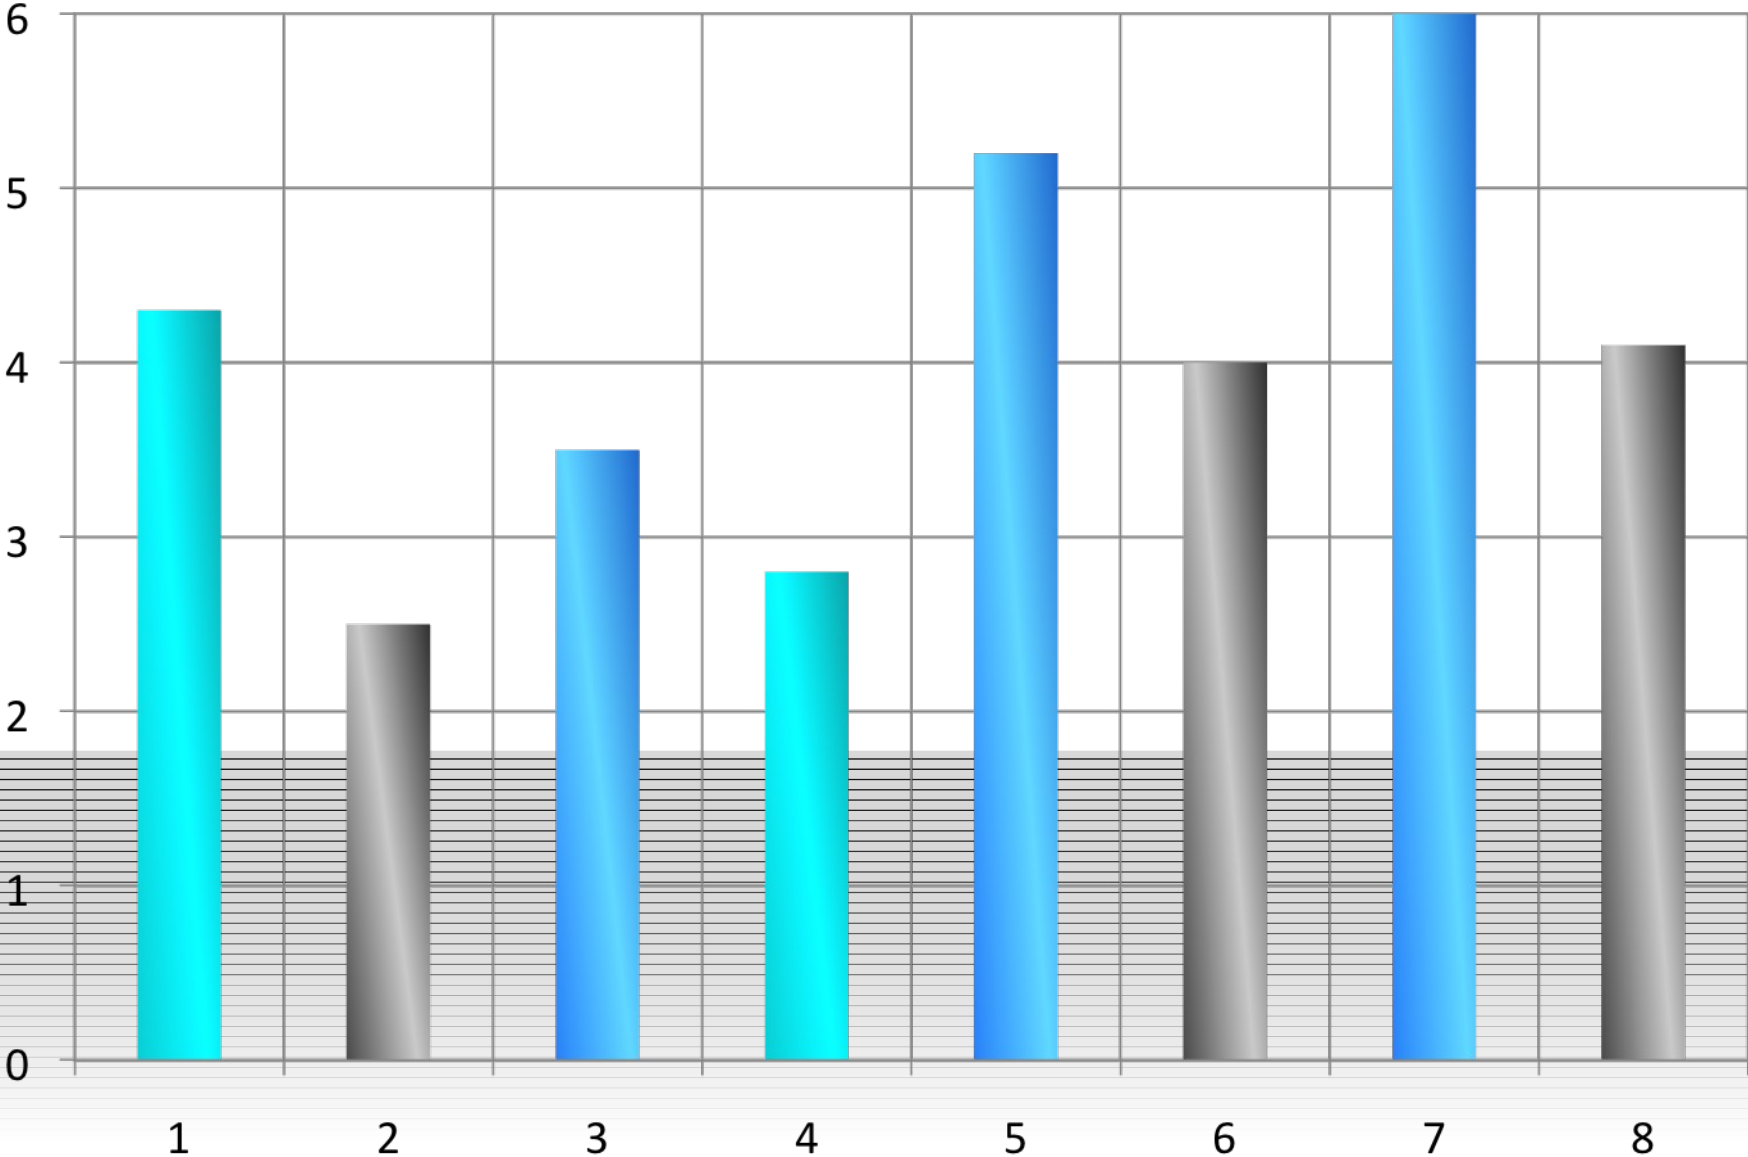

BAR CHARTS

Data-driven

This is an example text. Go ahead and replace it with your own text. It is meant to give you a feeling of how the design looks including text.

BAR CHARTS

Data-driven

BAR CHARTS

Data-driven

 This is an example text.

 This is an example text.

BAR CHARTS

Data-driven

BAR CHARTS

Data-driven

This is an example text. Go ahead and replace it with your own text. It is meant to give you a feeling of how the designs looks including text.

BAR CHARTS

Data-driven

BAR CHARTS

Data-driven

- This is an example text. Go ahead and replace it with your own text. This is an example text.
- Go ahead and replace it with your own text.
- This is an example text. Go ahead and replace it with your own text.

BAR CHARTS

Data-driven

This chart is optimized for PowerPoint 2007

BAR CHARTS

Data-driven

This chart is optimized for PowerPoint 2007

- Series 1
- Series 2
- Series 3

BAR CHARTS