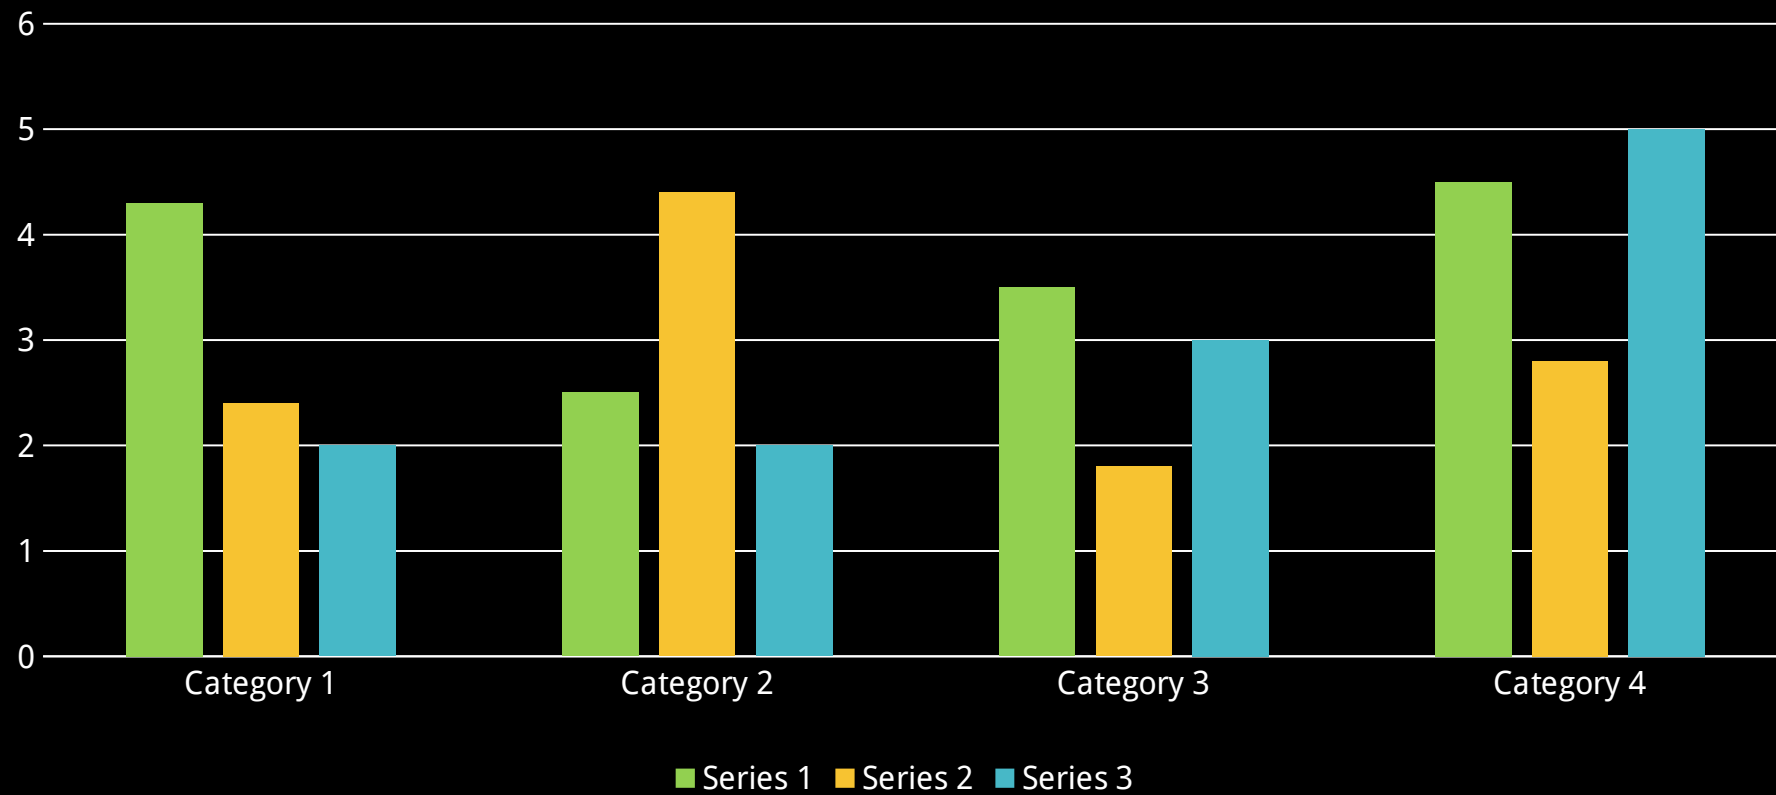

The background features a stylized circuit board pattern with various traces and circular components. A solid dark grey horizontal band runs across the middle of the image, serving as a backdrop for the text.

Title Layout

Subtitle

Title and Content Layout with List

- Add your first bullet point here
- Add your second bullet point here
- Add your third bullet point here

Title and Content Layout with Chart

Two Content Layout with Table

- First bullet point here
- Second bullet point here
- Third bullet point here

	Group 1	Group 2
Class 1	82	95
Class 2	76	88
Class 3	84	90

Title and Content Layout with SmartArt

Click icon to add picture