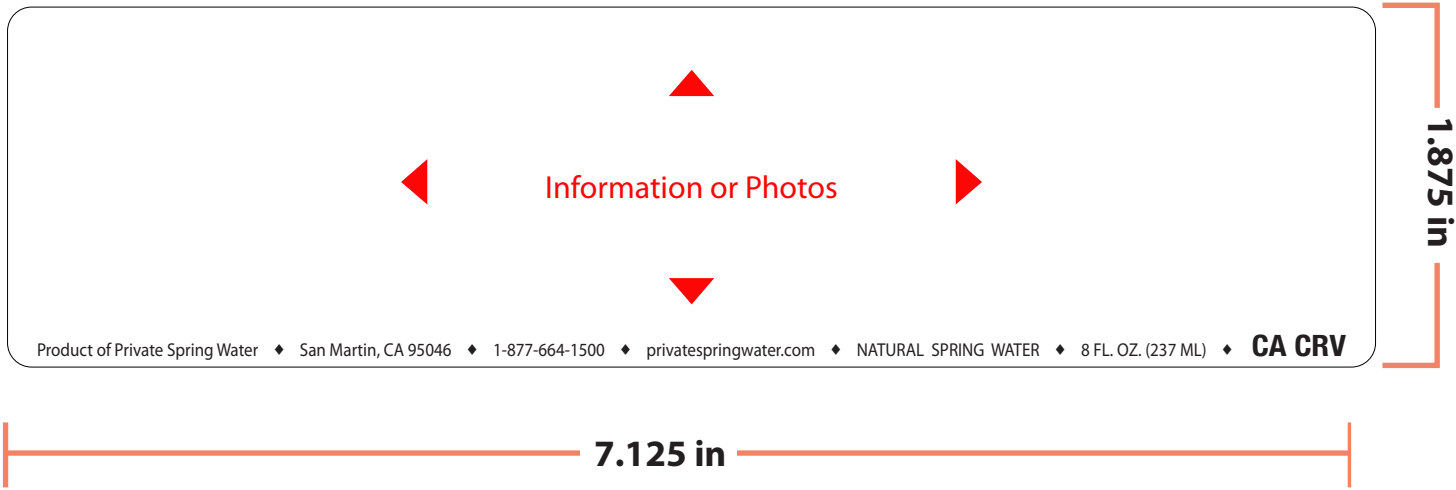

8oz Bottle Labels (PAPER LABEL)

8oz Bottle Labels (CLEAR LABEL)

Pink area = Clear

7 Color Press
 CMYK + White + 2 Colors
 or
 2 Colors + White + CMYK