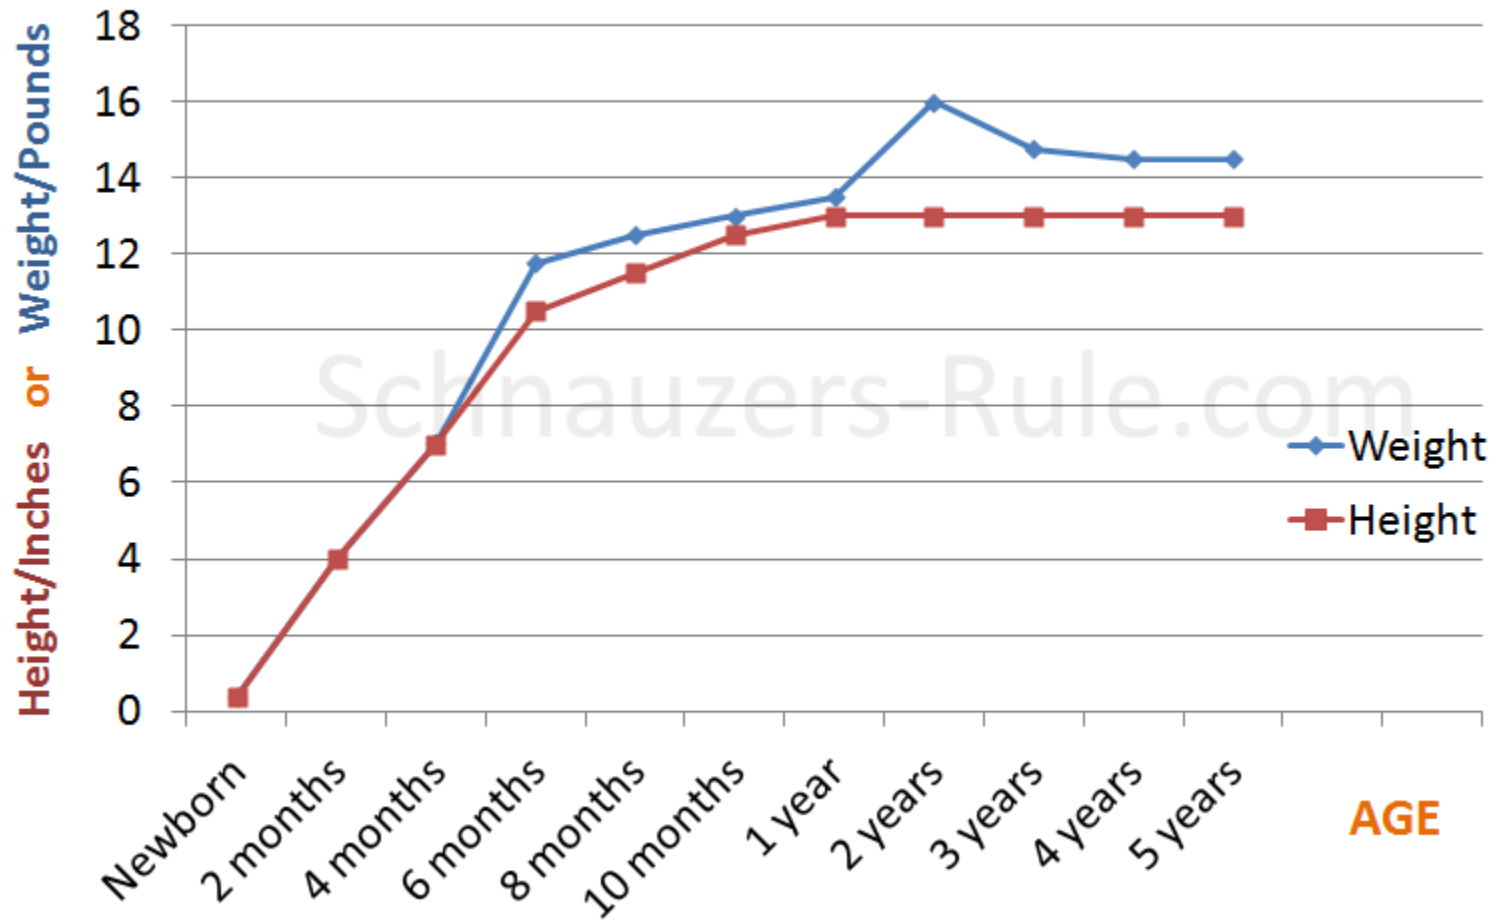

Miniature Schnauzer Growth Chart

© Copyright Schnauzers-Rule.com All Rights Reserved