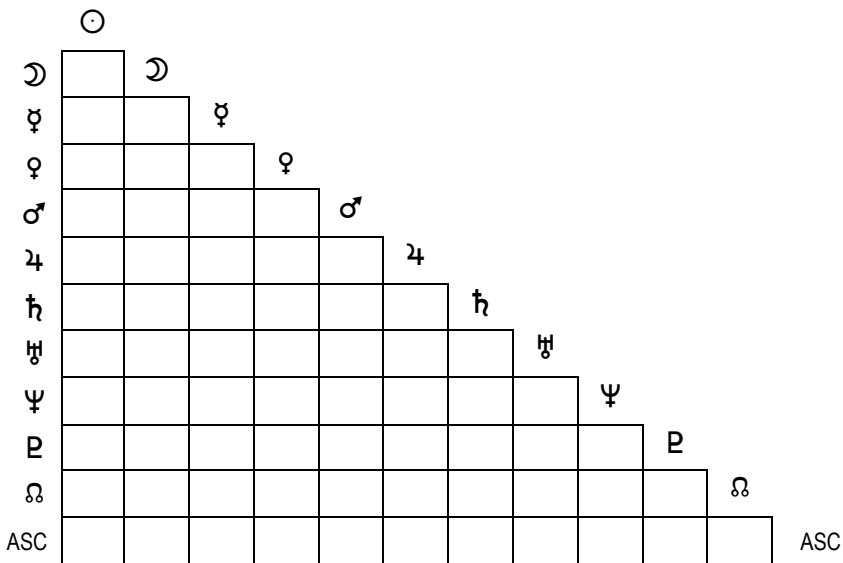

- ♈ Aries
- ♉ Taurus
- ♊ Gemini
- ♋ Cancer
- ♌ Leo
- ♍ Virgo
- ♎ Libra
- ♏ Scorpio
- ♐ Sagittarius
- ♑ Capricorn
- ♒ Aquarius
- ♓ Pisces

- ☉ Sun
- ☾ Moon
- ☿ Mercury
- ♀ Venus
- ♂ Mars
- ♃ Jupiter
- ♄ Saturn
- ♅ Uranus
- ♆ Neptune
- ♇ Pluto
- ♁ North Node
- ♂ South Node

Chart Notes:

	Cardinal	Fixed	Mutable
Fire			
Earth			
Air			
Water			

♋ Conjunction ✕ Sextile ◻ Square ▲ Trine ☽ Opposition

Get more from <http://www.getforms.org>