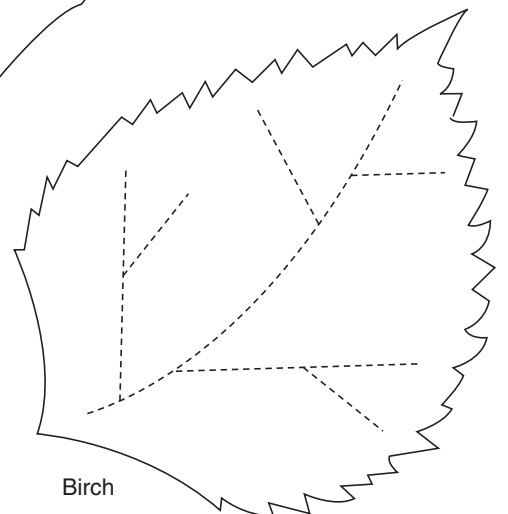

TEMPLATE

Enlarge leaf shapes 167% to match original.

Grape

Ginkgo

Eastern Redbud

Maple

Oak

Birch