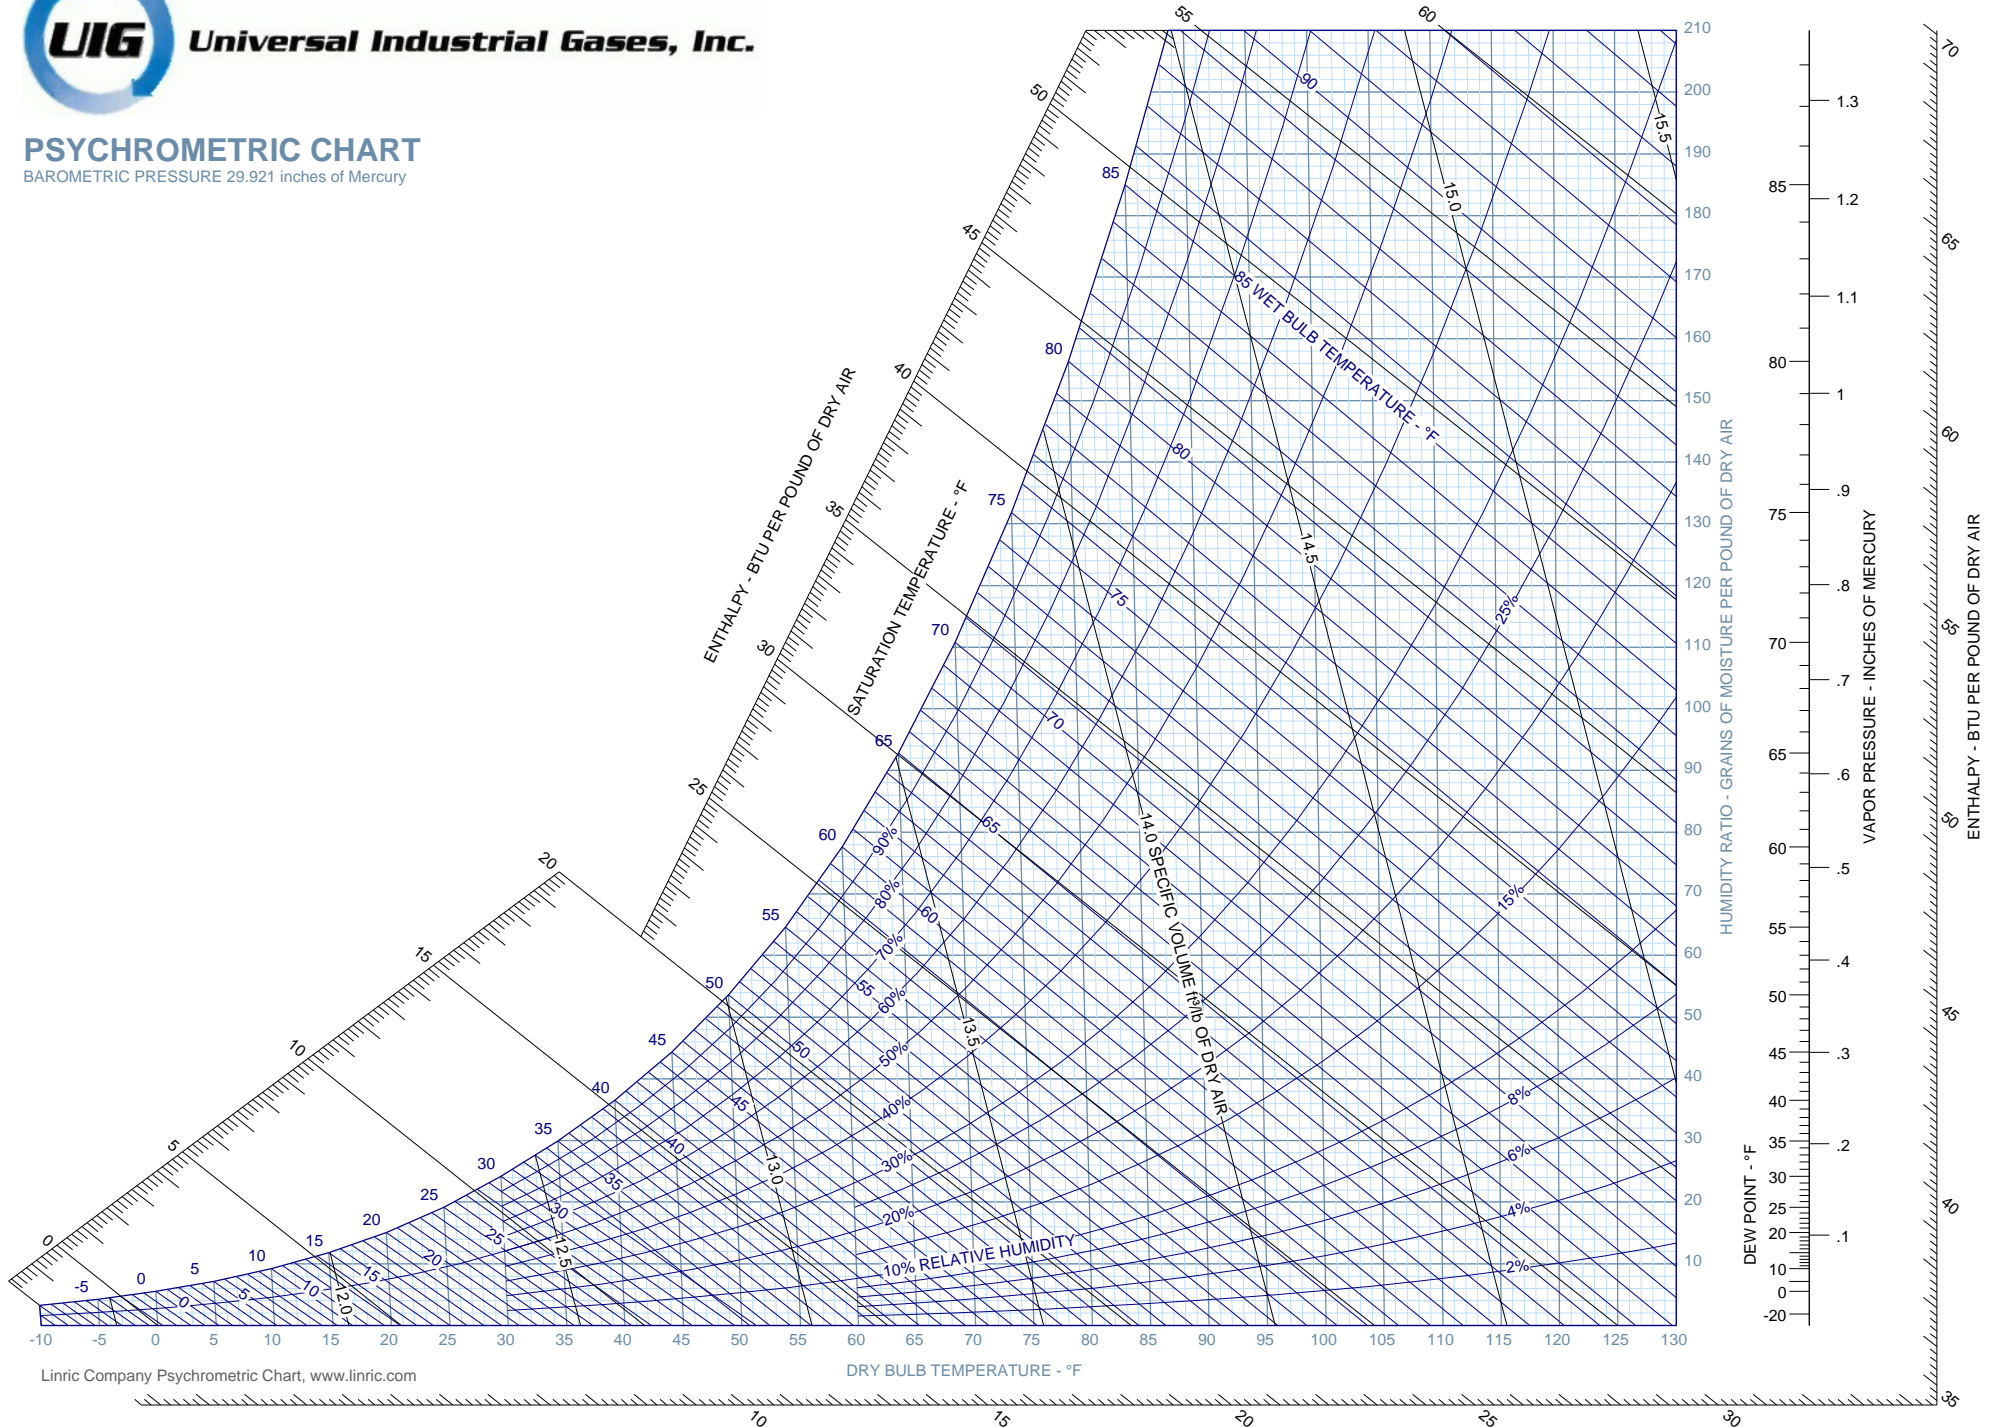

Universal Industrial Gases, Inc.

PSYCHROMETRIC CHART

BAROMETRIC PRESSURE 29.921 inches of Mercury

Linric Company Psychrometric Chart, www.linric.com

DRY BULB TEMPERATURE - °F